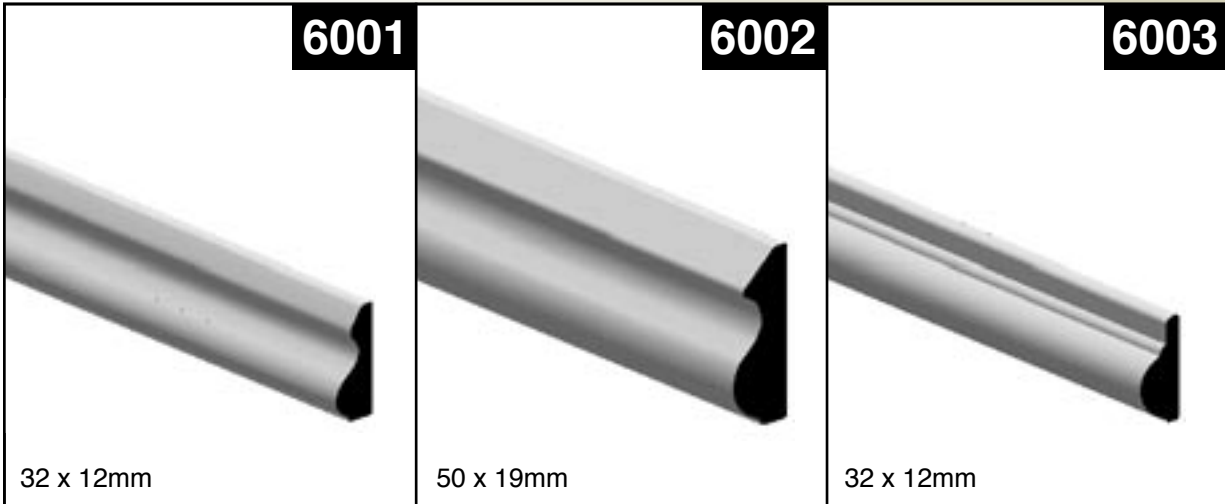

Beading

**Hazelwood
& Hill** Pty.
Ltd.
Living with timber since 1931

18 McIntyre Street, Burwood Victoria 3125
Phone (03) 9808 5522 Fax (03) 9808 7226
Email info@hazelwoodhill.com.au

www.hazelwoodhill.com.au