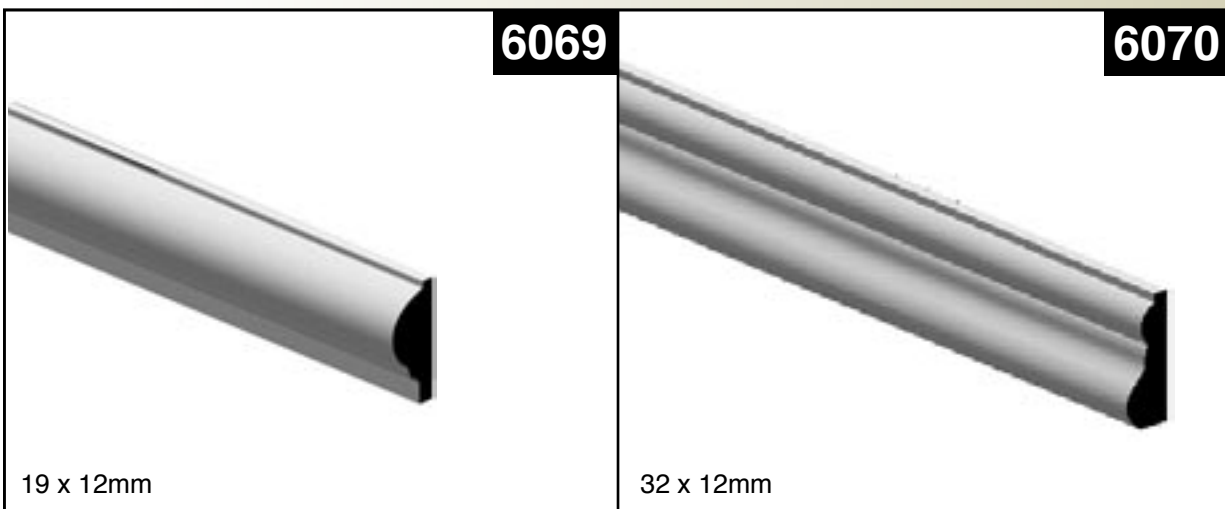

Beading

**Hazelwood
& Hill** Pty.
Ltd.
Living with timber since 1931

18 McIntyre Street, Burwood Victoria 3125
Phone (03) 9808 5522 Fax (03) 9808 7226
Email info@hazelwoodhill.com.au

www.hazelwoodhill.com.au