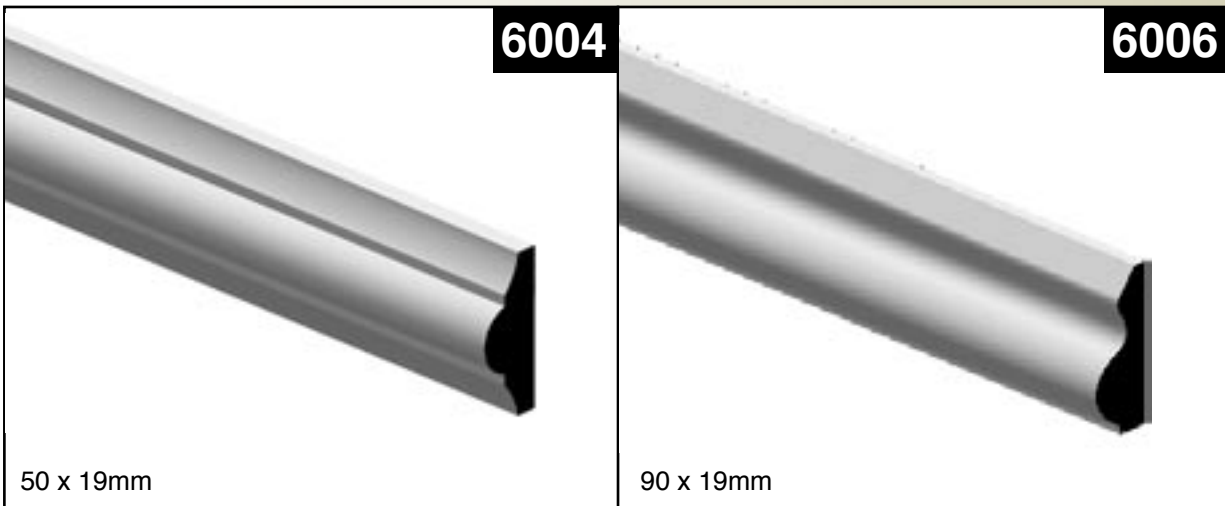

Beading

**Hazelwood
& Hill** Pty.
Ltd.
Living with timber since 1931

18 McIntyre Street, Burwood Victoria 3125
Phone (03) 9808 5522 Fax (03) 9808 7226
Email info@hazelwoodhill.com.au

www.hazelwoodhill.com.au