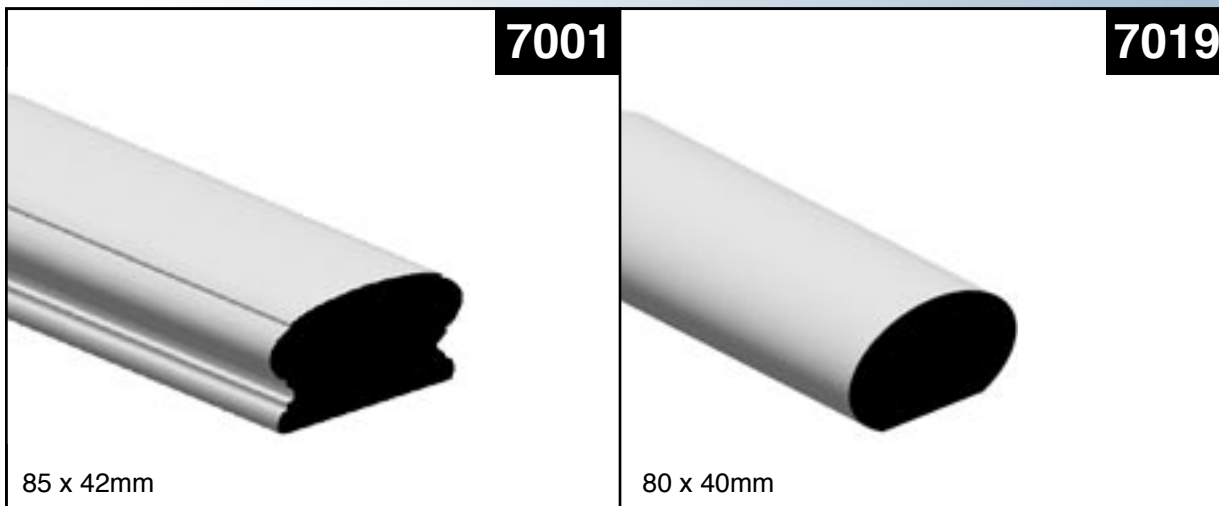

Hand Rail

**Hazelwood
& Hill** Pty.
Ltd.
Living with timber since 1931

18 McIntyre Street, Burwood Victoria 3125
Phone (03) 9808 5522 Fax (03) 9808 7226
Email info@hazelwoodhill.com.au

www.hazelwoodhill.com.au