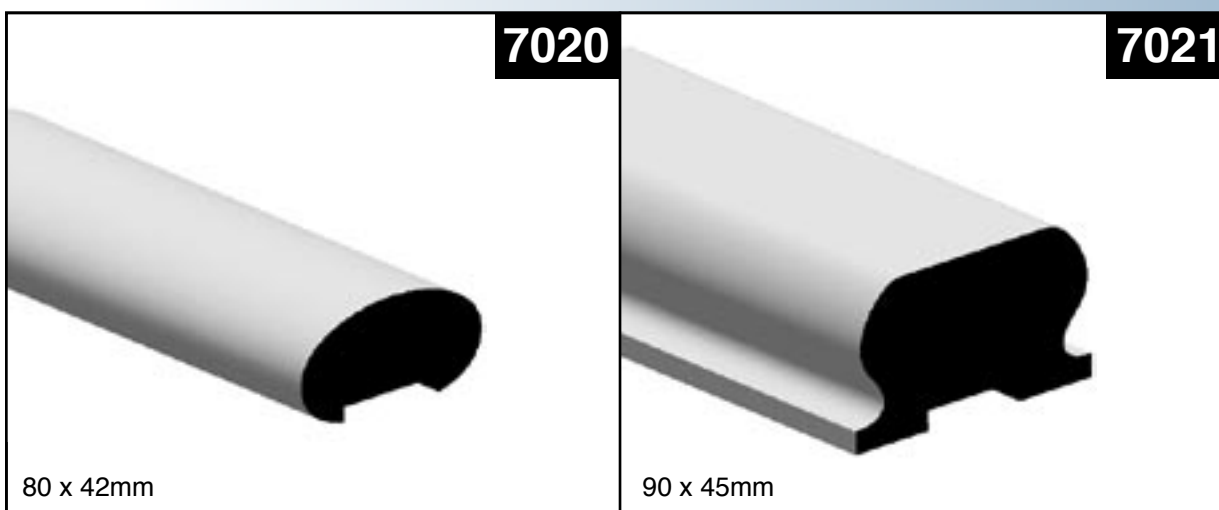

Hand Rail

**Hazelwood
& Hill** Pty.
Ltd.
Living with timber since 1931

18 McIntyre Street, Burwood Victoria 3125
Phone (03) 9808 5522 Fax (03) 9808 7226
Email info@hazelwoodhill.com.au

www.hazelwoodhill.com.au