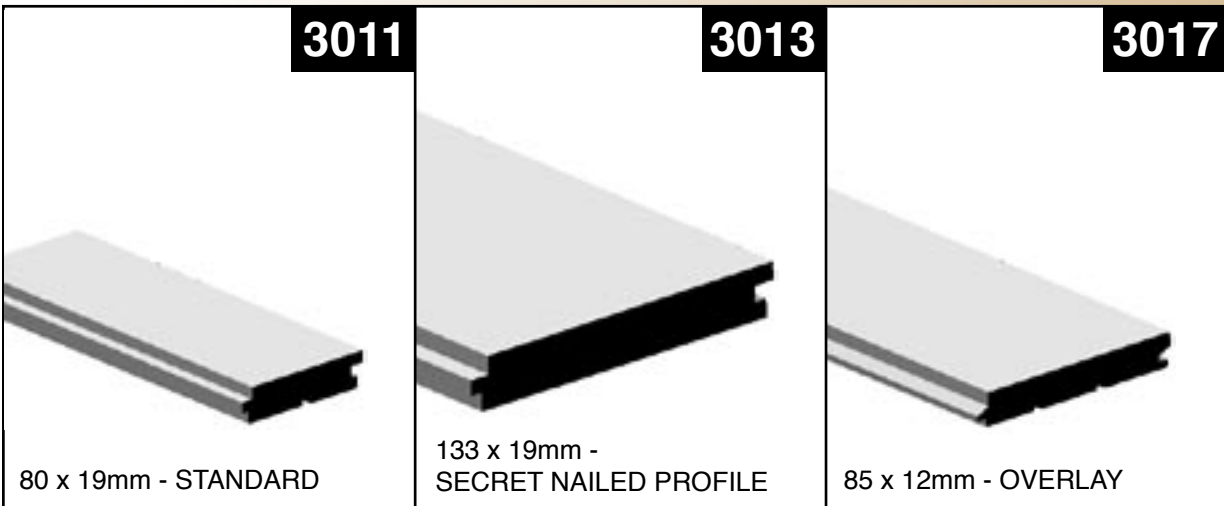

Lining

Flooring

**Hazelwood
& Hill** Pty.
Ltd.
Living with timber since 1931

18 McIntyre Street, Burwood Victoria 3125
Phone (03) 9808 5522 Fax (03) 9808 7226
Email info@hazelwoodhill.com.au

www.hazelwoodhill.com.au