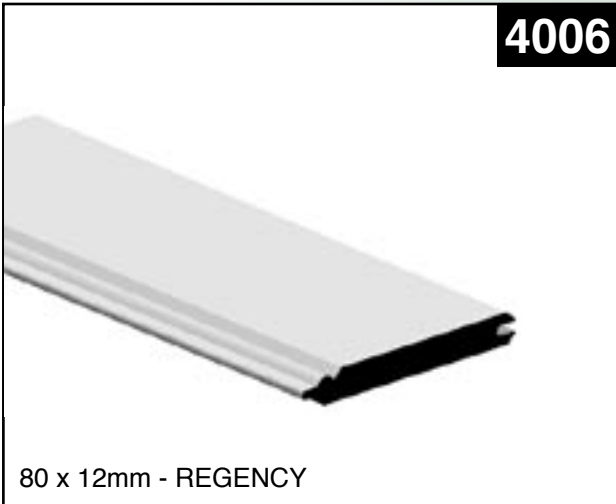

Lining

Flooring

**Hazelwood
& Hill** Pty.
Ltd.
Living with timber since 1931

18 McIntyre Street, Burwood Victoria 3125
Phone (03) 9808 5522 Fax (03) 9808 7226
Email info@hazelwoodhill.com.au

www.hazelwoodhill.com.au