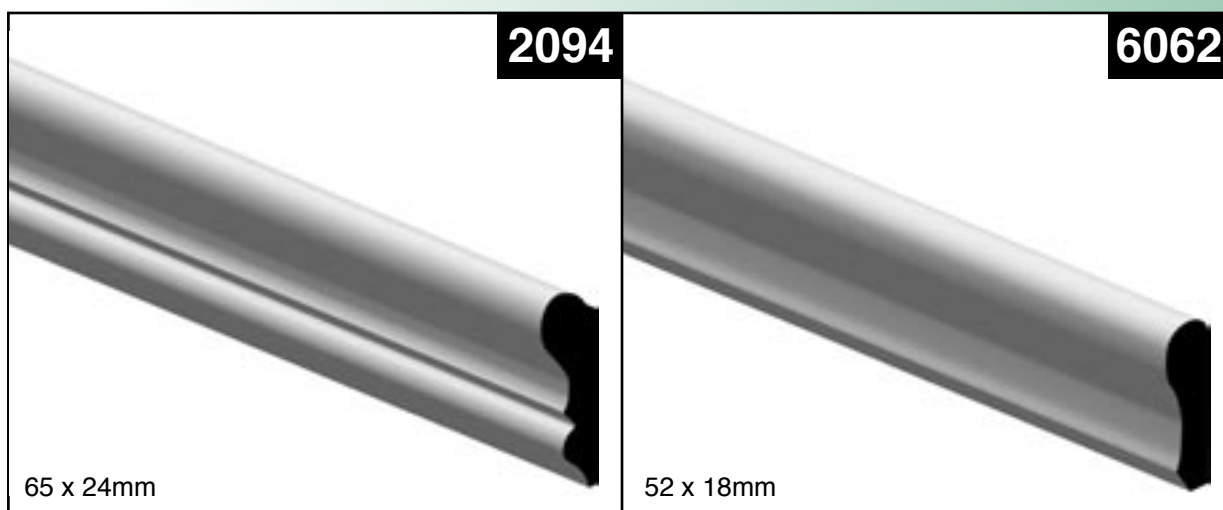

Picture Rail

**Hazelwood
& Hill** Pty.
Ltd.
Living with timber since 1931

18 McIntyre Street, Burwood Victoria 3125
Phone (03) 9808 5522 Fax (03) 9808 7226
Email info@hazelwoodhill.com.au

www.hazelwoodhill.com.au