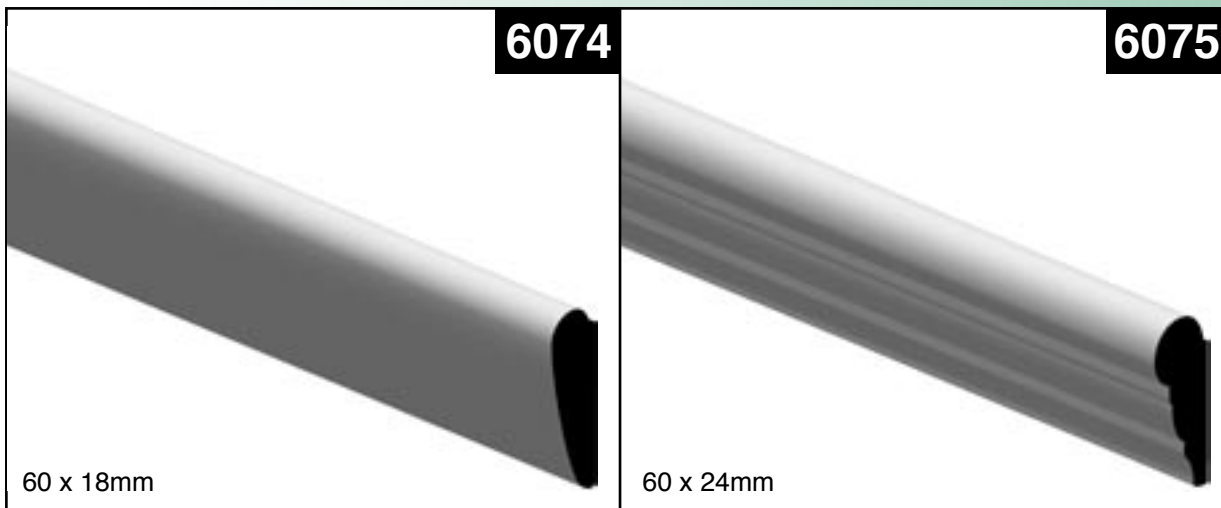

Picture Rail

**Hazelwood
& Hill** Pty.
Ltd.
Living with timber since 1931

18 McIntyre Street, Burwood Victoria 3125
Phone (03) 9808 5522 Fax (03) 9808 7226
Email info@hazelwoodhill.com.au

www.hazelwoodhill.com.au