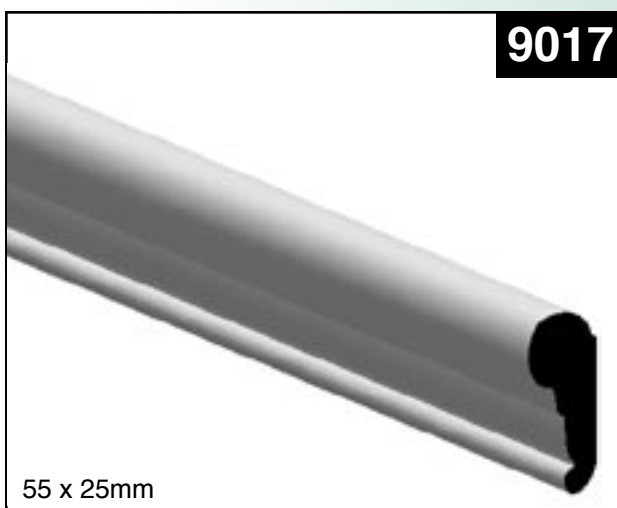

Picture Rail

**Hazelwood
& Hill** Pty.
Ltd.
Living with timber since 1931

18 McIntyre Street, Burwood Victoria 3125
Phone (03) 9808 5522 Fax (03) 9808 7226
Email info@hazelwoodhill.com.au

www.hazelwoodhill.com.au