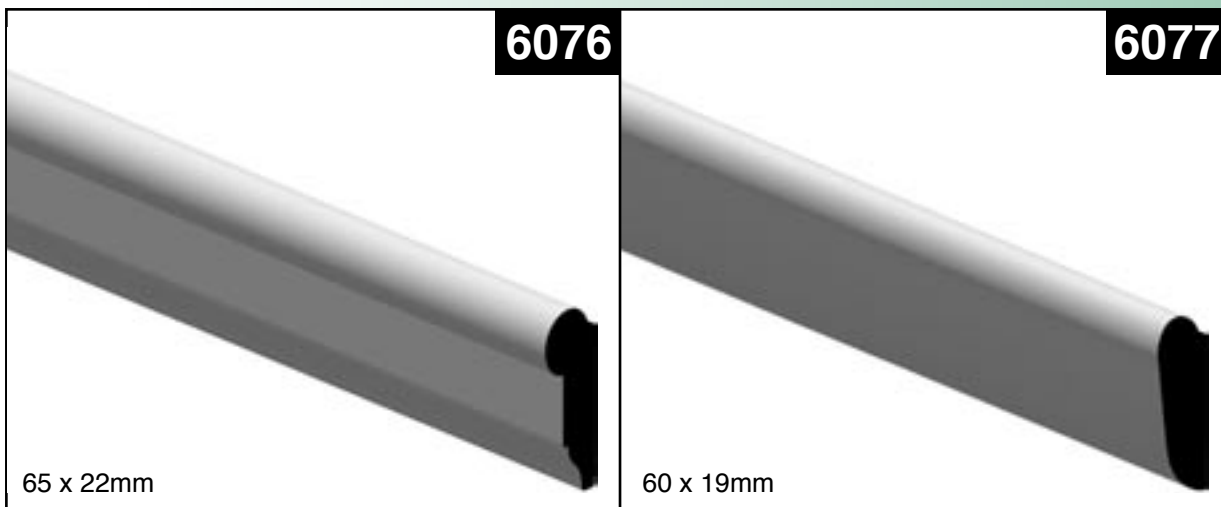

Picture Rail

**Hazelwood
& Hill** Pty.
Ltd.
Living with timber since 1931

18 McIntyre Street, Burwood Victoria 3125
Phone (03) 9808 5522 Fax (03) 9808 7226
Email info@hazelwoodhill.com.au

www.hazelwoodhill.com.au