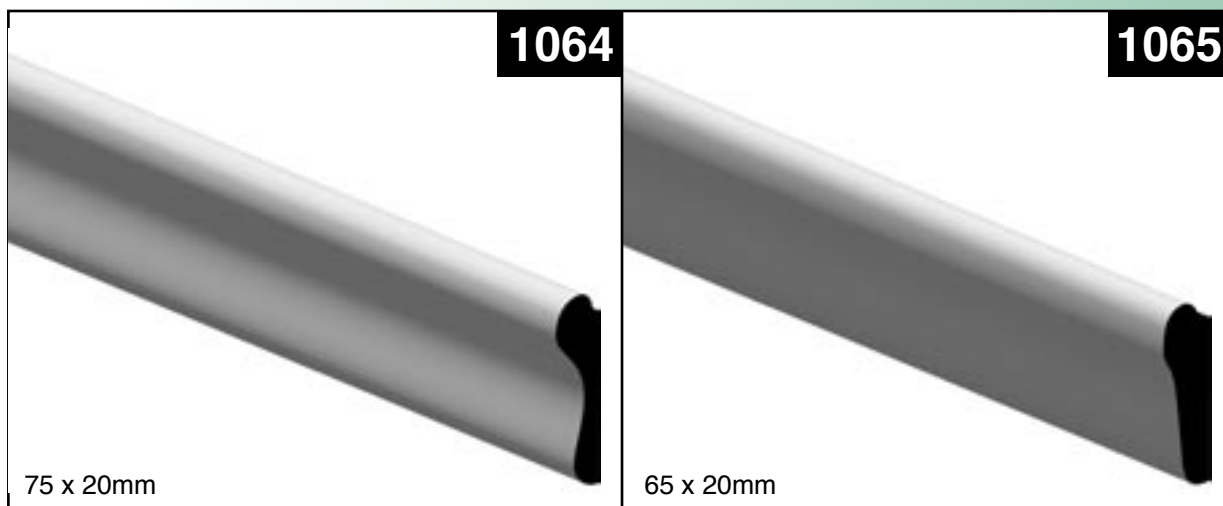

Picture Rail

**Hazelwood
& Hill** Pty.
Ltd.
Living with timber since 1931

18 McIntyre Street, Burwood Victoria 3125
Phone (03) 9808 5522 Fax (03) 9808 7226
Email info@hazelwoodhill.com.au

www.hazelwoodhill.com.au