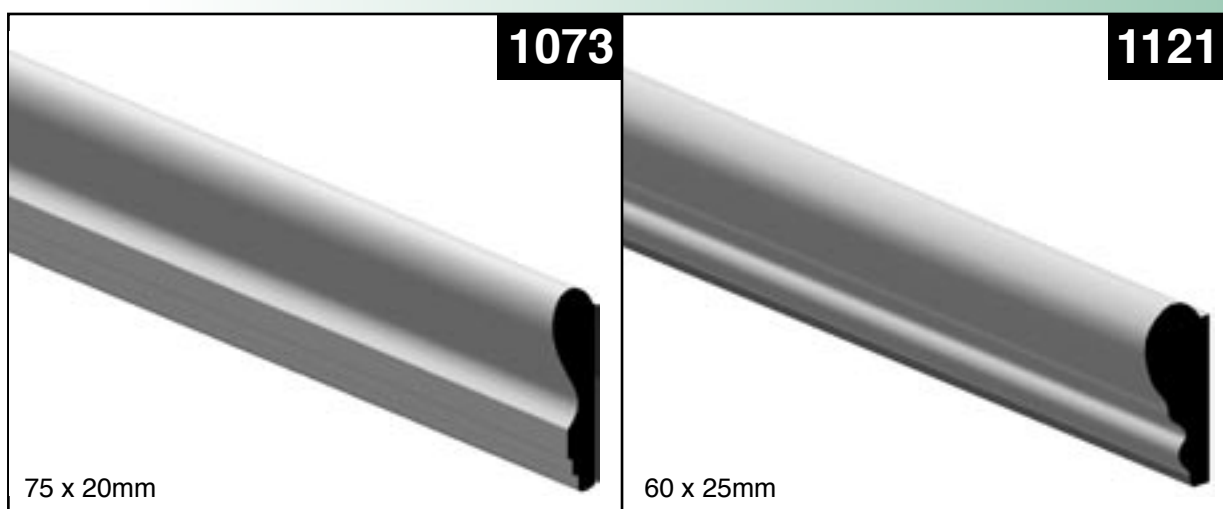

Picture Rail

**Hazelwood
& Hill** Pty.
Ltd.
Living with timber since 1931

18 McIntyre Street, Burwood Victoria 3125
Phone (03) 9808 5522 Fax (03) 9808 7226
Email info@hazelwoodhill.com.au

www.hazelwoodhill.com.au