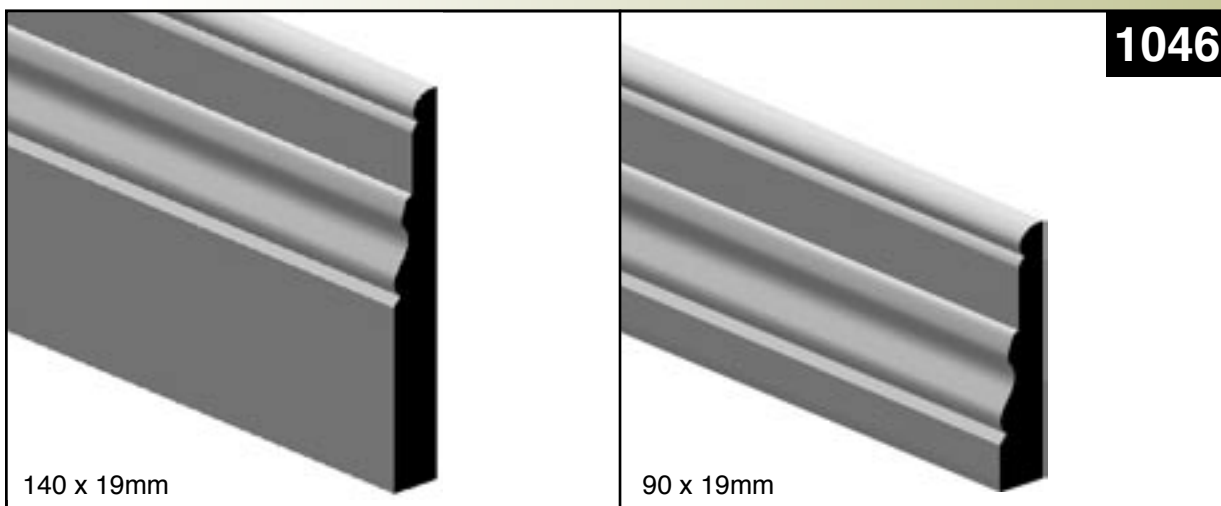

Victorian

**Hazelwood
& Hill** Pty.
Ltd.
Living with timber since 1931

18 McIntyre Street, Burwood Victoria 3125
Phone (03) 9808 5522 Fax (03) 9808 7226
Email info@hazelwoodhill.com.au

www.hazelwoodhill.com.au