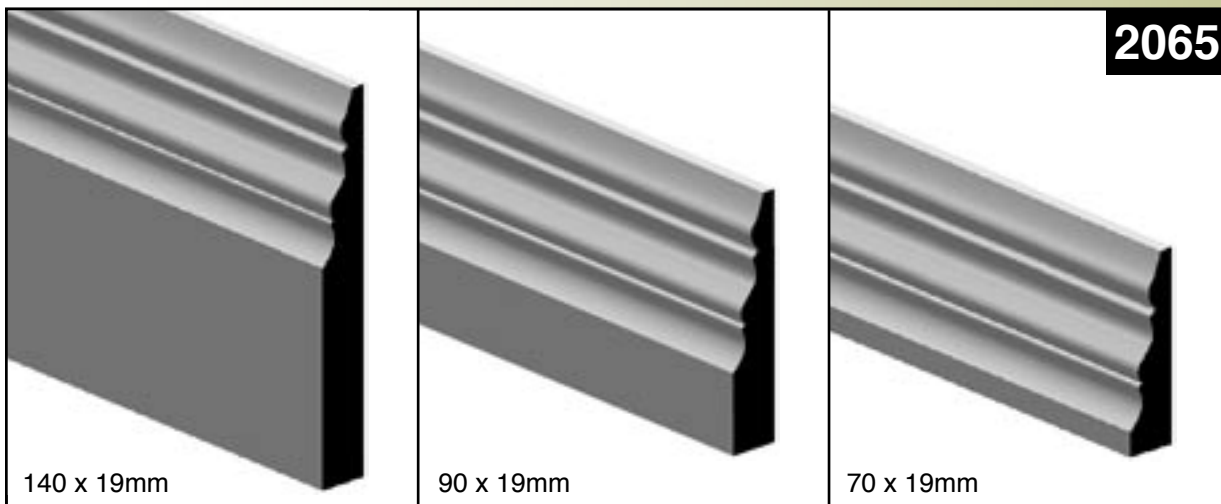

Victorian

**Hazelwood
& Hill** Pty.
Ltd.
Living with timber since 1931

18 McIntyre Street, Burwood Victoria 3125
Phone (03) 9808 5522 Fax (03) 9808 7226
Email info@hazelwoodhill.com.au

www.hazelwoodhill.com.au