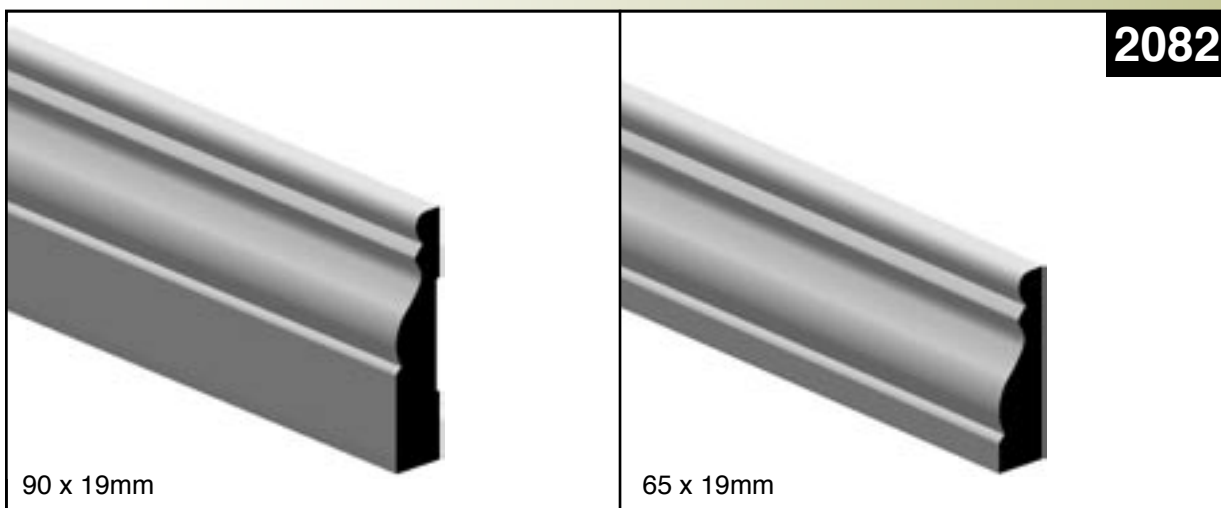

Victorian

**Hazelwood
& Hill** Pty.
Ltd.
Living with timber since 1931

18 McIntyre Street, Burwood Victoria 3125
Phone (03) 9808 5522 Fax (03) 9808 7226
Email info@hazelwoodhill.com.au

www.hazelwoodhill.com.au