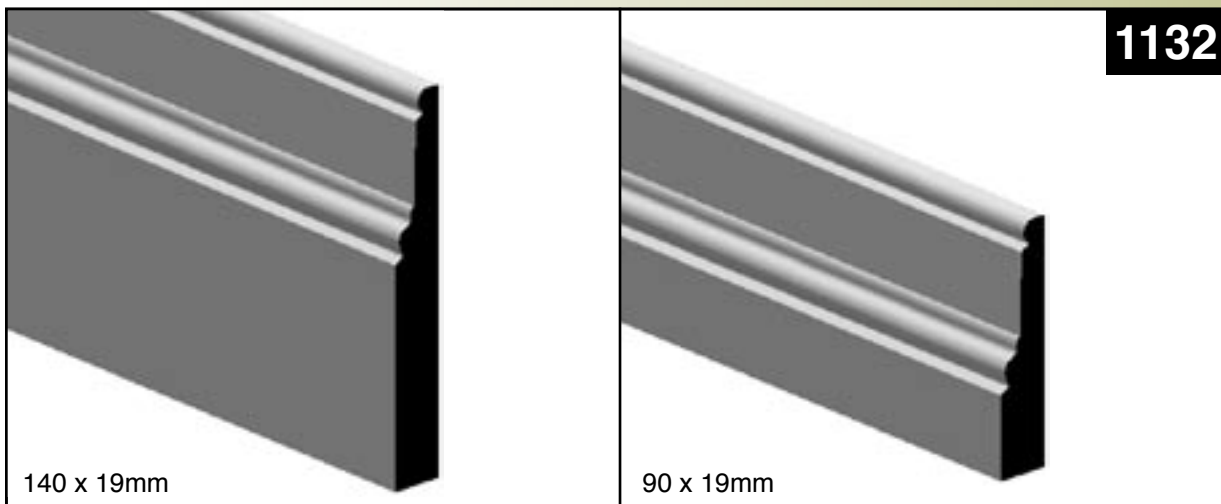

Victorian

**Hazelwood
& Hill** Pty.
Ltd.
Living with timber since 1931

18 McIntyre Street, Burwood Victoria 3125
Phone (03) 9808 5522 Fax (03) 9808 7226
Email info@hazelwoodhill.com.au

www.hazelwoodhill.com.au