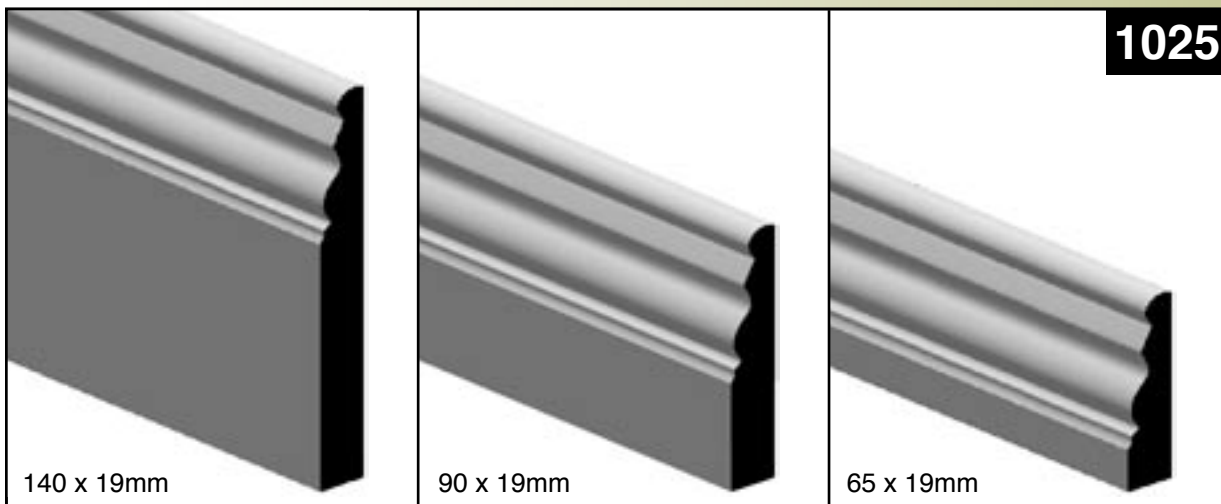

Victorian

**Hazelwood
& Hill** Pty.
Ltd.
Living with timber since 1931

18 McIntyre Street, Burwood Victoria 3125
Phone (03) 9808 5522 Fax (03) 9808 7226
Email info@hazelwoodhill.com.au

www.hazelwoodhill.com.au