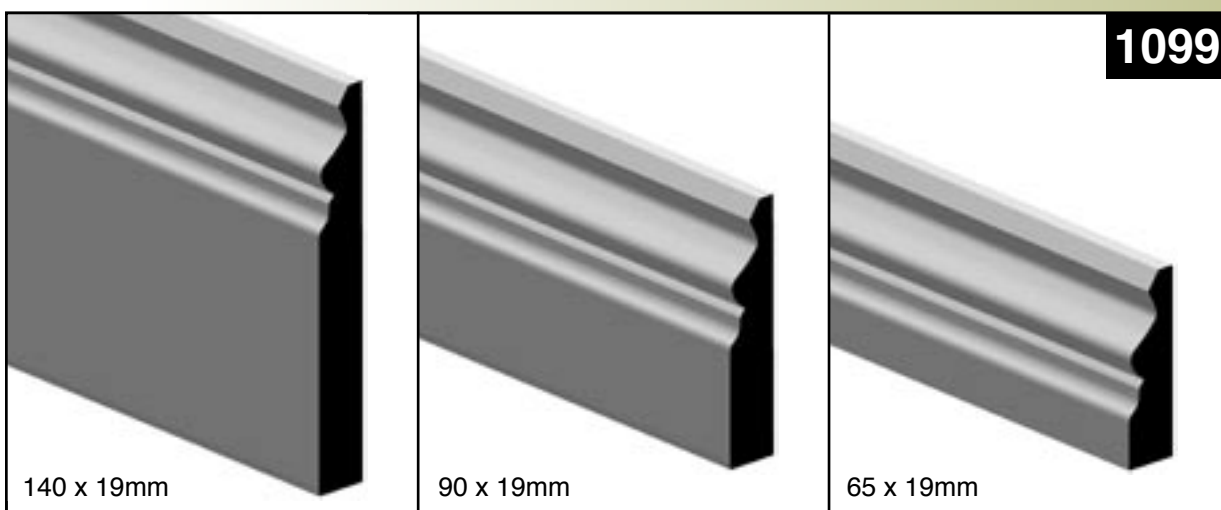

Victorian

**Hazelwood
& Hill** Pty.
Ltd.
Living with timber since 1931

18 McIntyre Street, Burwood Victoria 3125
Phone (03) 9808 5522 Fax (03) 9808 7226
Email info@hazelwoodhill.com.au

www.hazelwoodhill.com.au