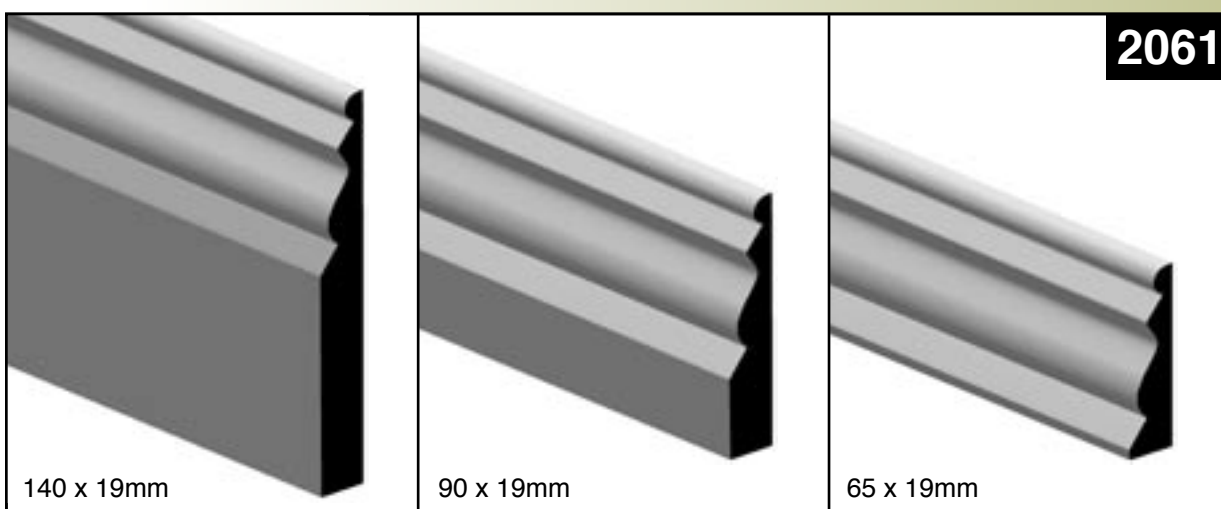

Victorian

**Hazelwood
& Hill** Pty.
Ltd.
Living with timber since 1931

18 McIntyre Street, Burwood Victoria 3125
Phone (03) 9808 5522 Fax (03) 9808 7226
Email info@hazelwoodhill.com.au

www.hazelwoodhill.com.au